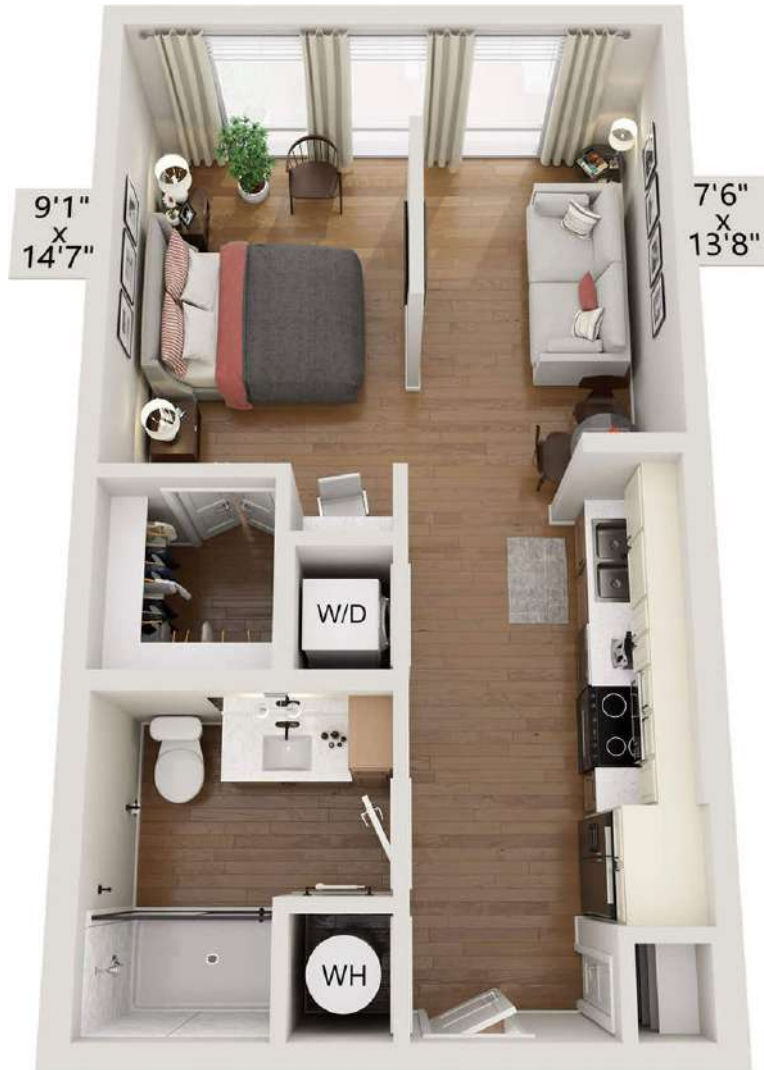

S1

STUDIO / 1 BATH

542

SQ. FT.

MIRA
MIRA
RALEIGH

121 Kindley St. | Raleigh, NC 27601

www.miraraleigh.com

Floor plans are artist's rendering. All dimensions are approximate. Actual product and specifications may vary in dimension or detail. Not all features are available in every apartment home. Prices and availability are subject to change. Rent is based on monthly frequency. Additional fees may apply, such as but not limited to package delivery, trash, water, amenities, etc. Please see a representative for details.